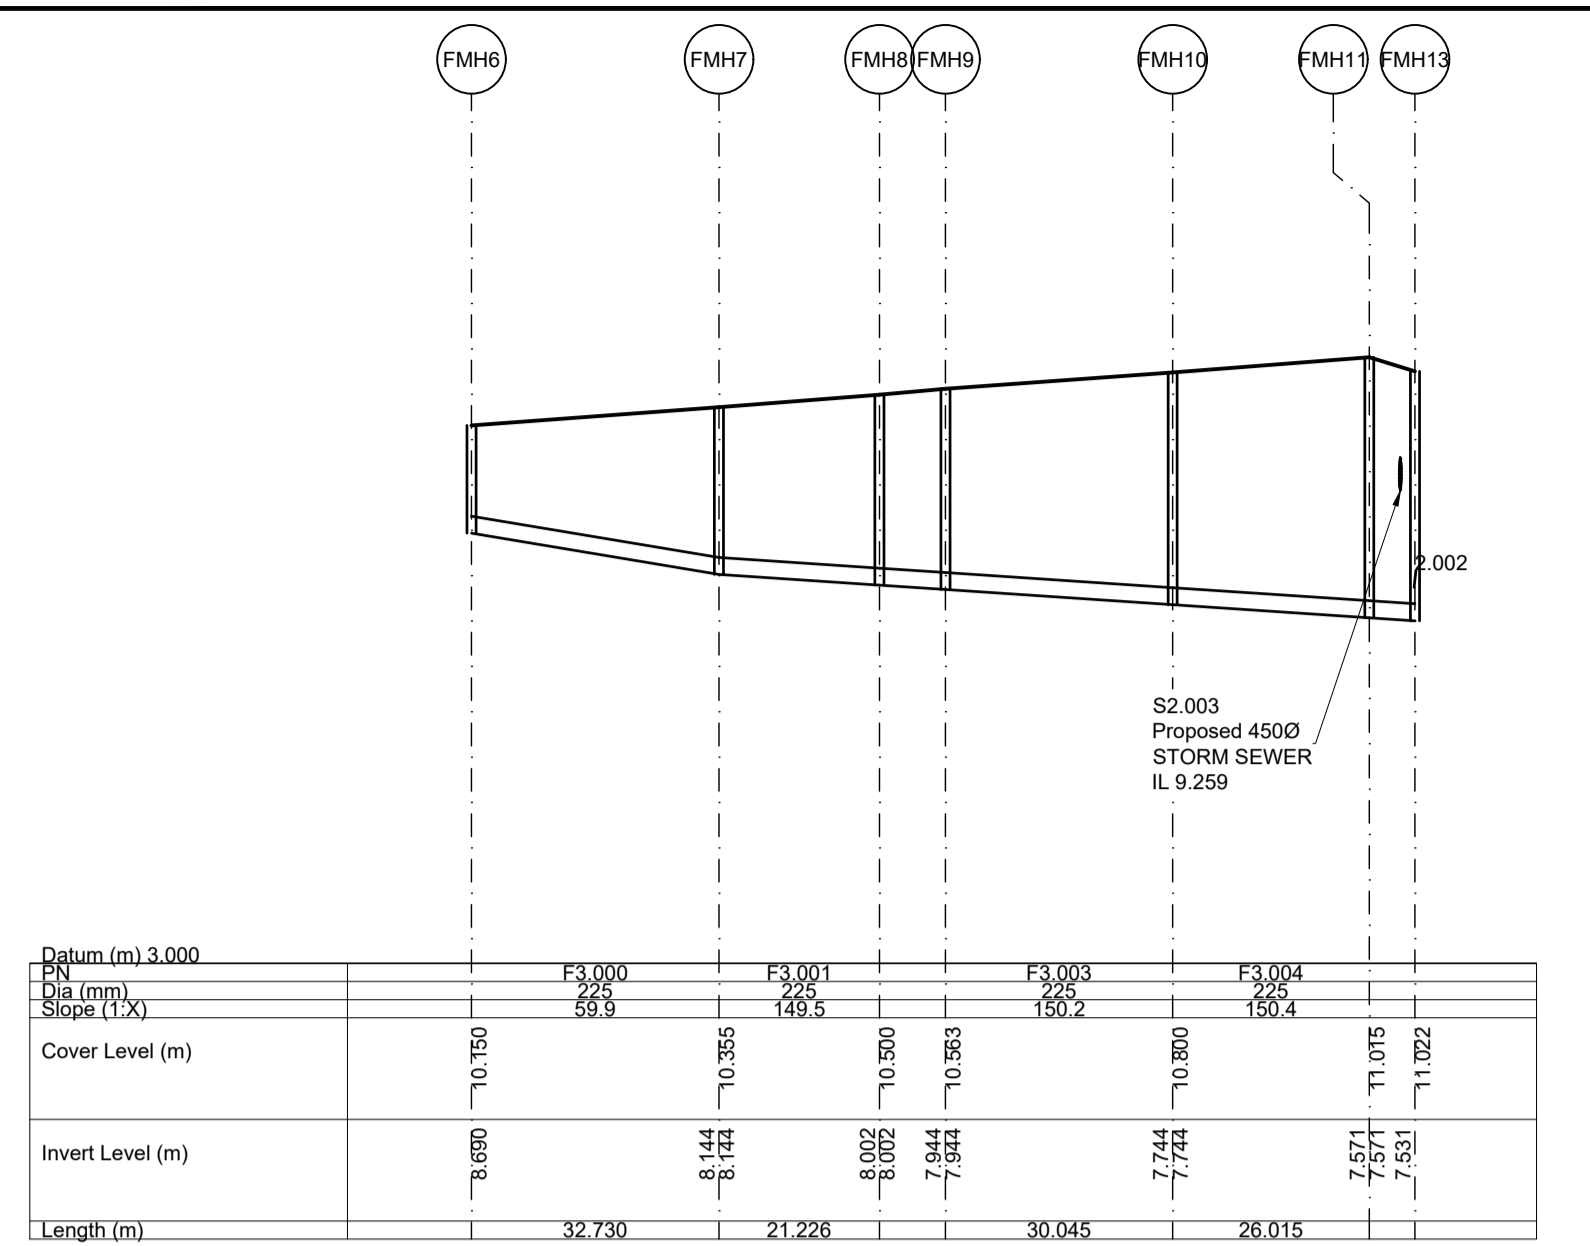

A1

DO NOT SCALE

File: 5214419-ATK-01-ZZ-DR-CE-0560.dwg
Date: Sep 12, 2022 - 3:57pm
Printed by: patrick.sheridan

Longitudinal Section FMH8 - FMH33
Scale 1:1000 (Horizontally), 1:100 (Vertically)

Longitudinal Section FMH10 - FMH17
Scale 1:1000 (Horizontally), 1:100 (Vertically)

Longitudinal Section FMH6 - FMH13
Scale 1:1000 (Horizontally), 1:100 (Vertically)

Longitudinal Section FMH26 - FMH28
Scale 1:1000 (Horizontally), 1:100 (Vertically)

Longitudinal Section FMH23 - FMH28
Scale 1:1000 (Horizontally), 1:100 (Vertically)