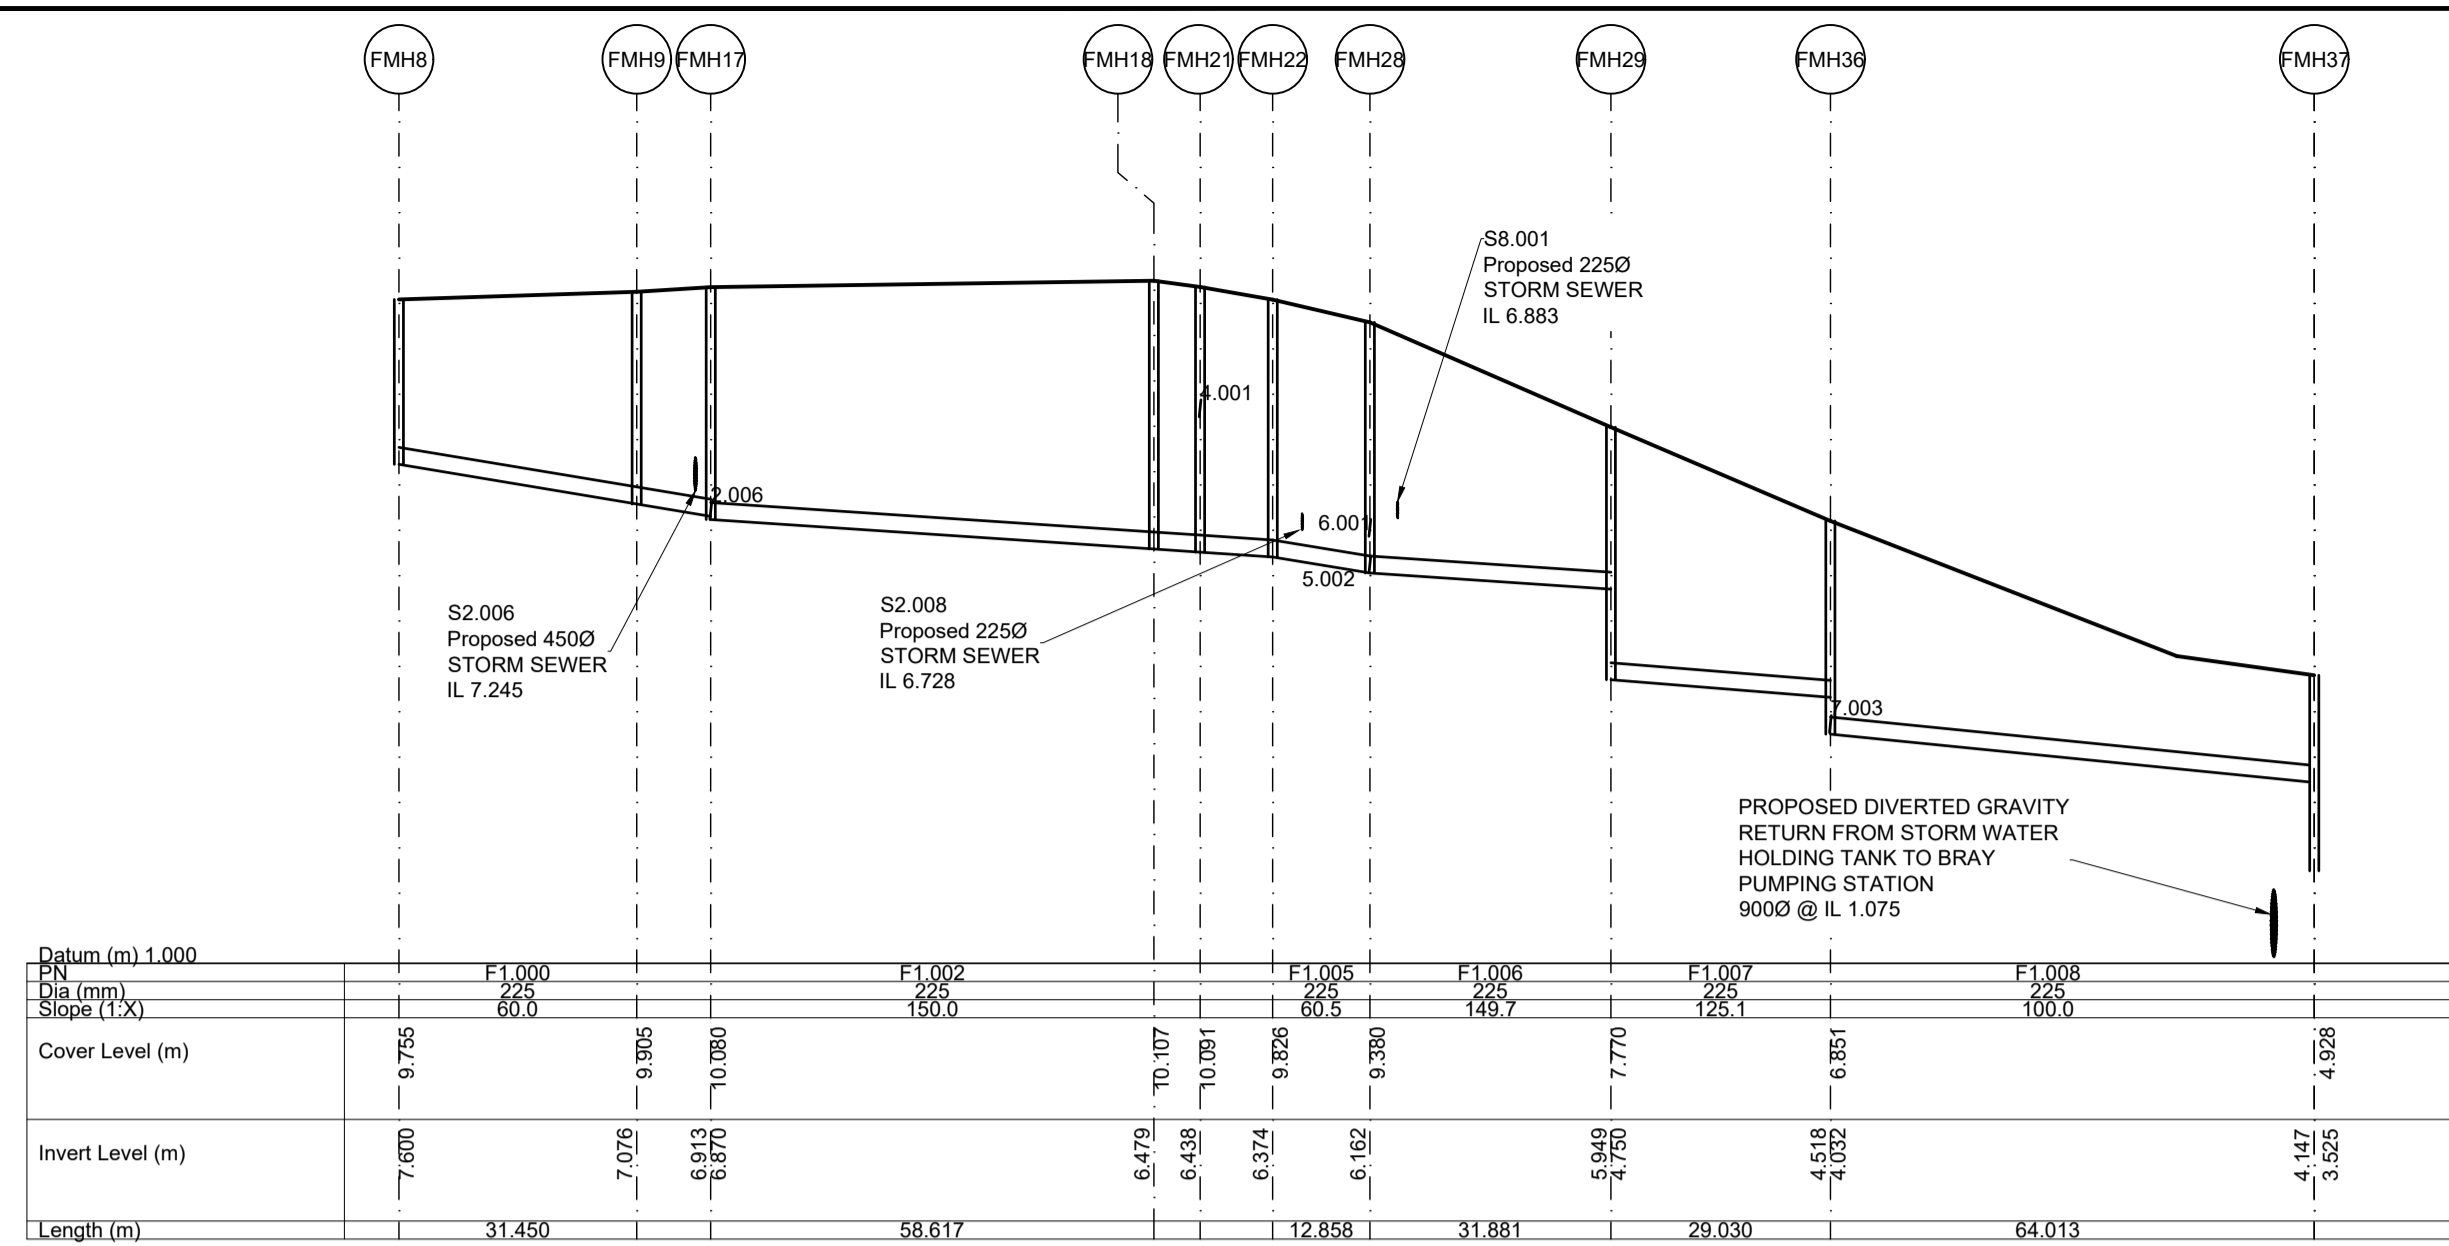

A1

DO NOT SCALE

File: 5214419-ATK-01-ZZ-DR-CE-0560.dwg
Date: Sep 12, 2022 - 3:57pm
Printed by: patrick.sheridan

Longitudinal Section FMH8 - FMH33
Scale 1:1000 (Horizontally), 1:100 (Vertically)

Longitudinal Section FMH10 - FMH17
Scale 1:1000 (Horizontally), 1:100 (Vertically)

Longitudinal Section FMH6 - FMH13
Scale 1:1000 (Horizontally), 1:100 (Vertically)

Longitudinal Section FMH26 - FMH28
Scale 1:1000 (Horizontally), 1:100 (Vertically)

Longitudinal Section FMH23 - FMH28
Scale 1:1000 (Horizontally), 1:100 (Vertically)