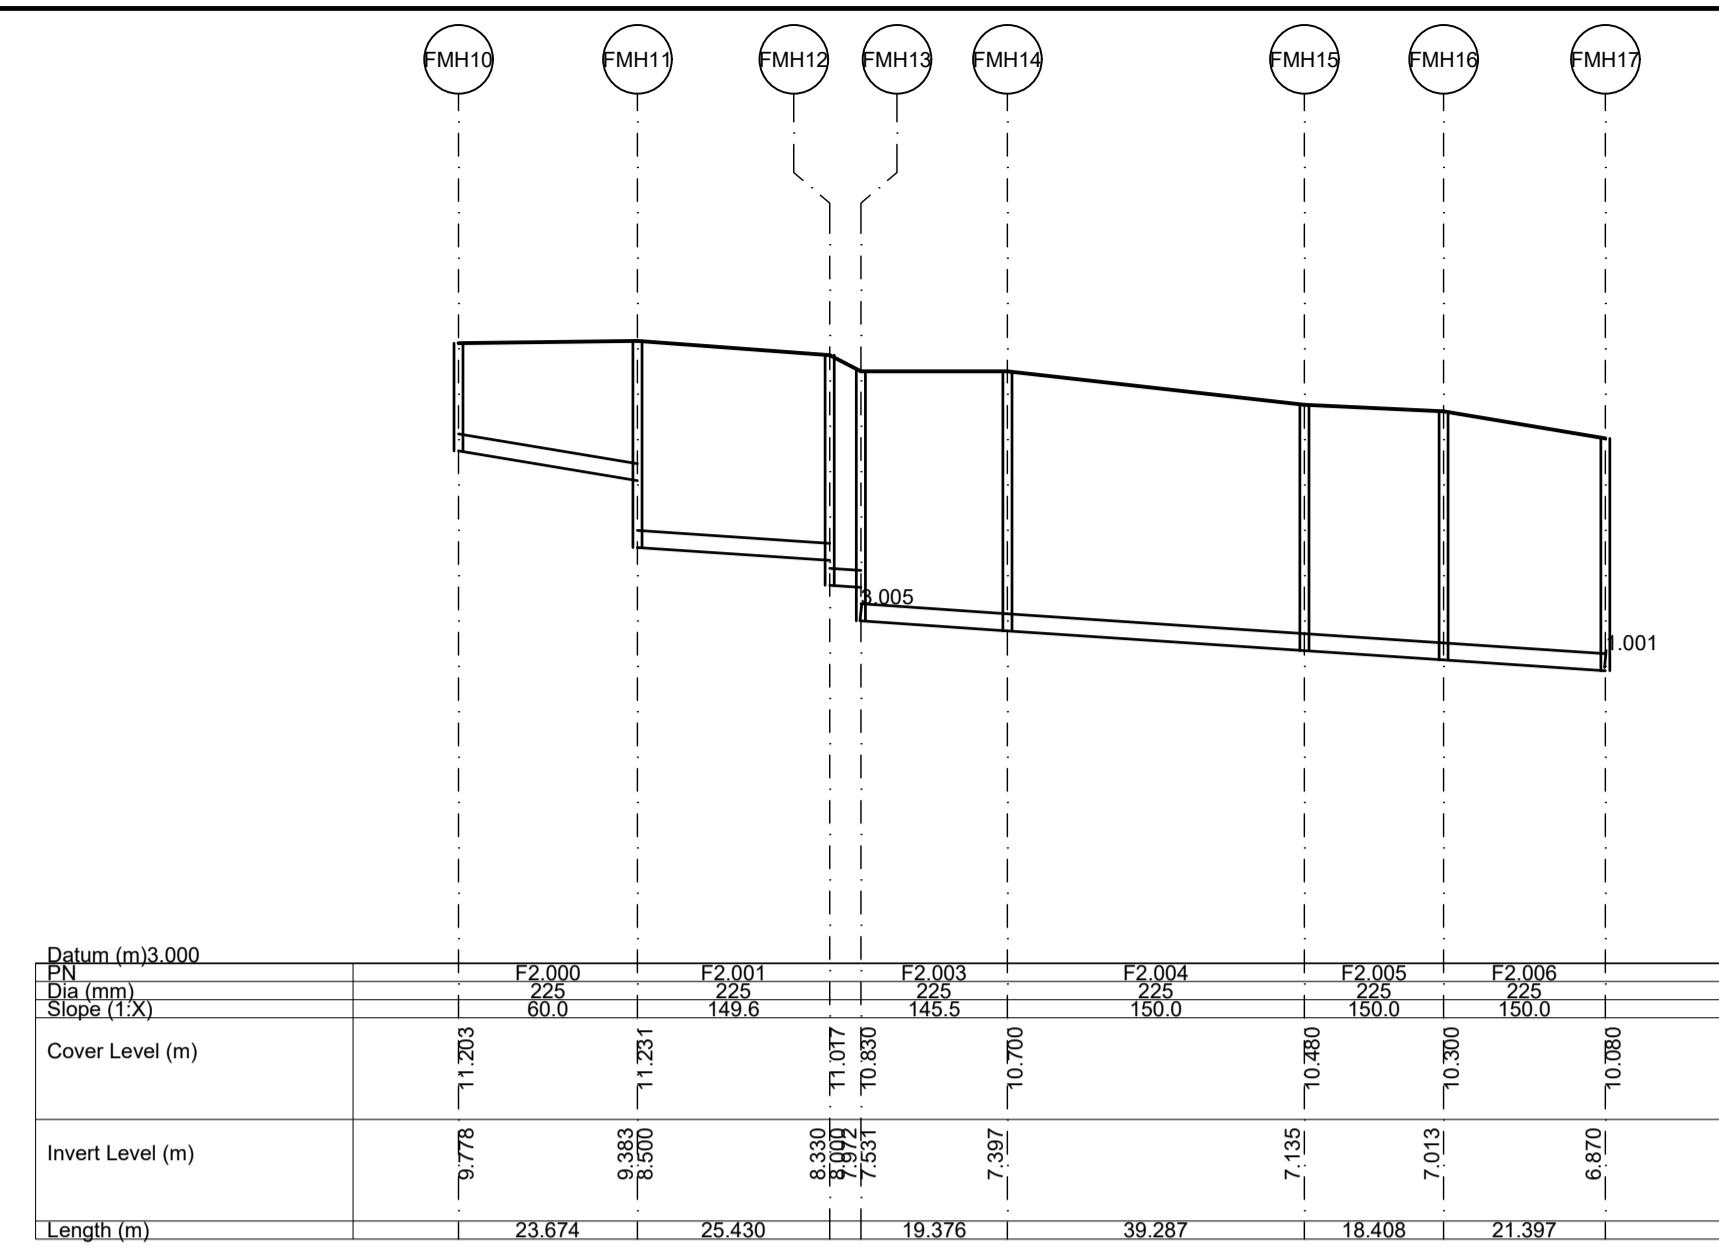

A1

DO NOT SCALE

File: 5214419-ATK-01-ZZ-DR-CE-0560.dwg
Date: Sep 12, 2022 - 3:57pm
Printed by: patrick.sheridan

Longitudinal Section FMH8 - FMH33
Scale 1:1000 (Horizontally), 1:100 (Vertically)

Longitudinal Section FMH10 - FMH17
Scale 1:1000 (Horizontally), 1:100 (Vertically)

Longitudinal Section FMH6 - FMH13
Scale 1:1000 (Horizontally), 1:100 (Vertically)

Longitudinal Section FMH26 - FMH28
Scale 1:1000 (Horizontally), 1:100 (Vertically)

Longitudinal Section FMH23 - FMH28
Scale 1:1000 (Horizontally), 1:100 (Vertically)